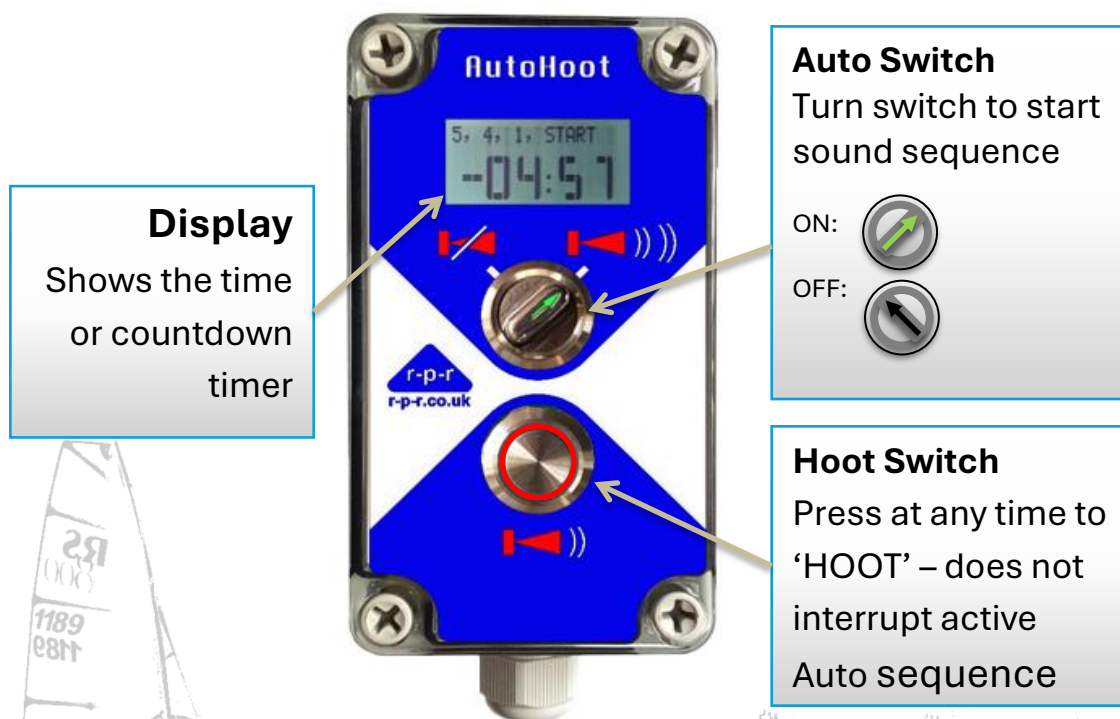

## The Race Officer's Assistant

- Automated sound signals
- Simplifies starting races
- Avoids Timing Errors
- Easy to use
- Time/countdown timer display
- Choice of pre-set or user sequences

**Essential equipment for any sailing club or race training centre**